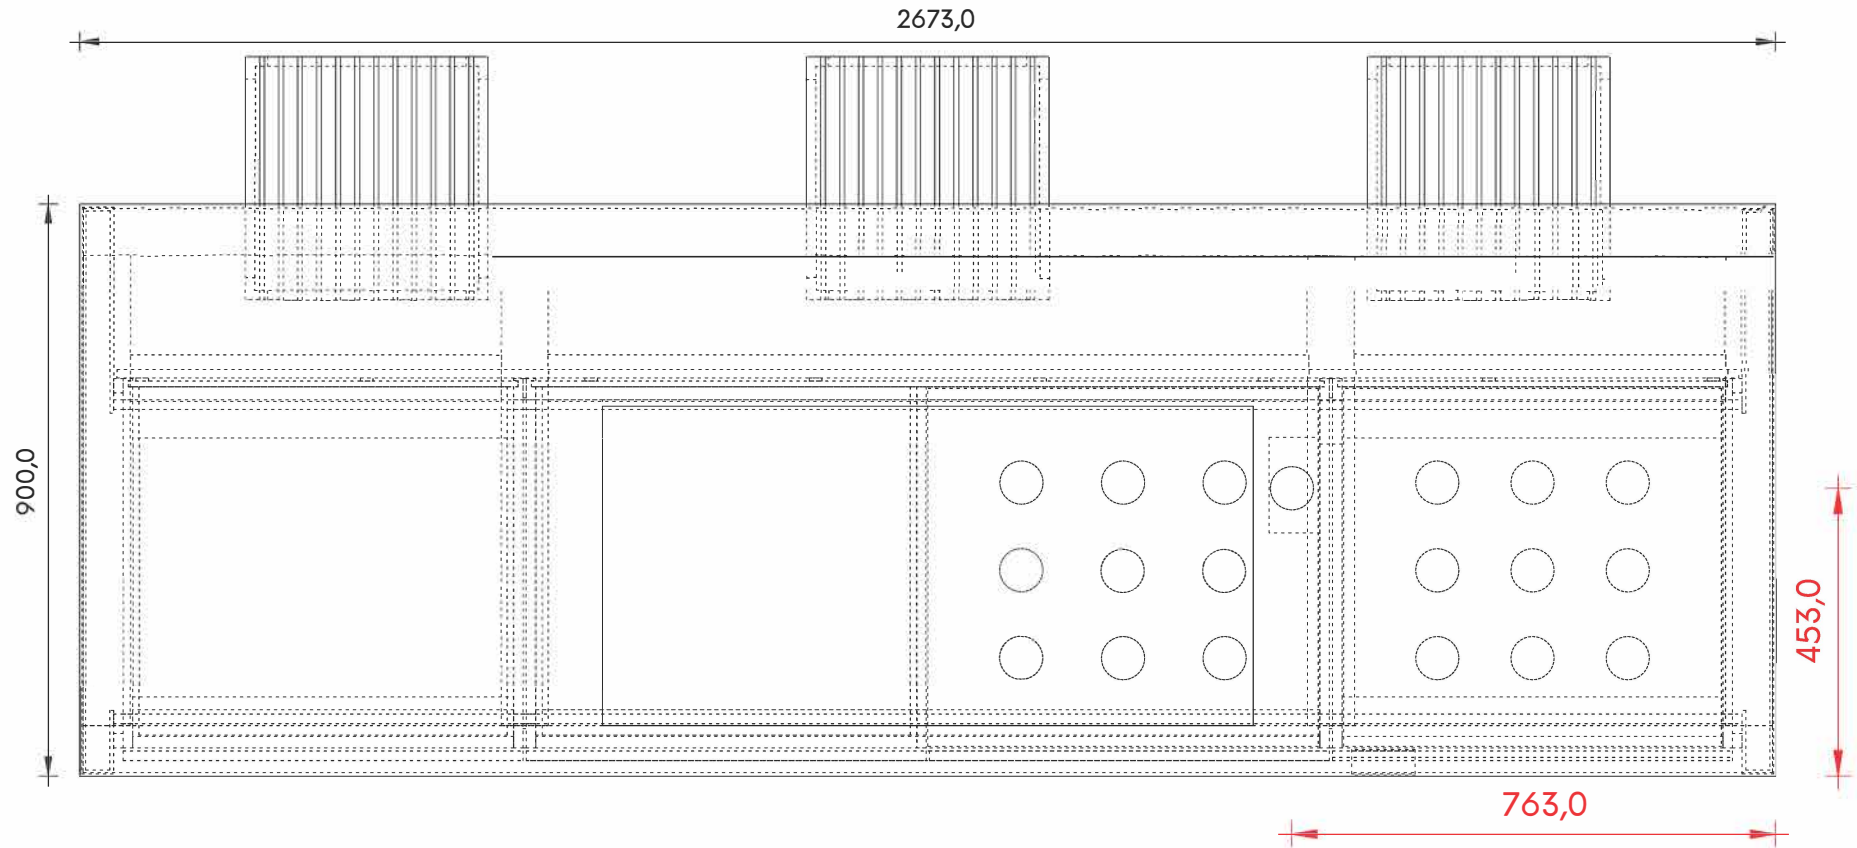

"Installationsplan"

# CUBIC

OUTDOOR KITCHEN

rot = Zugang Strom